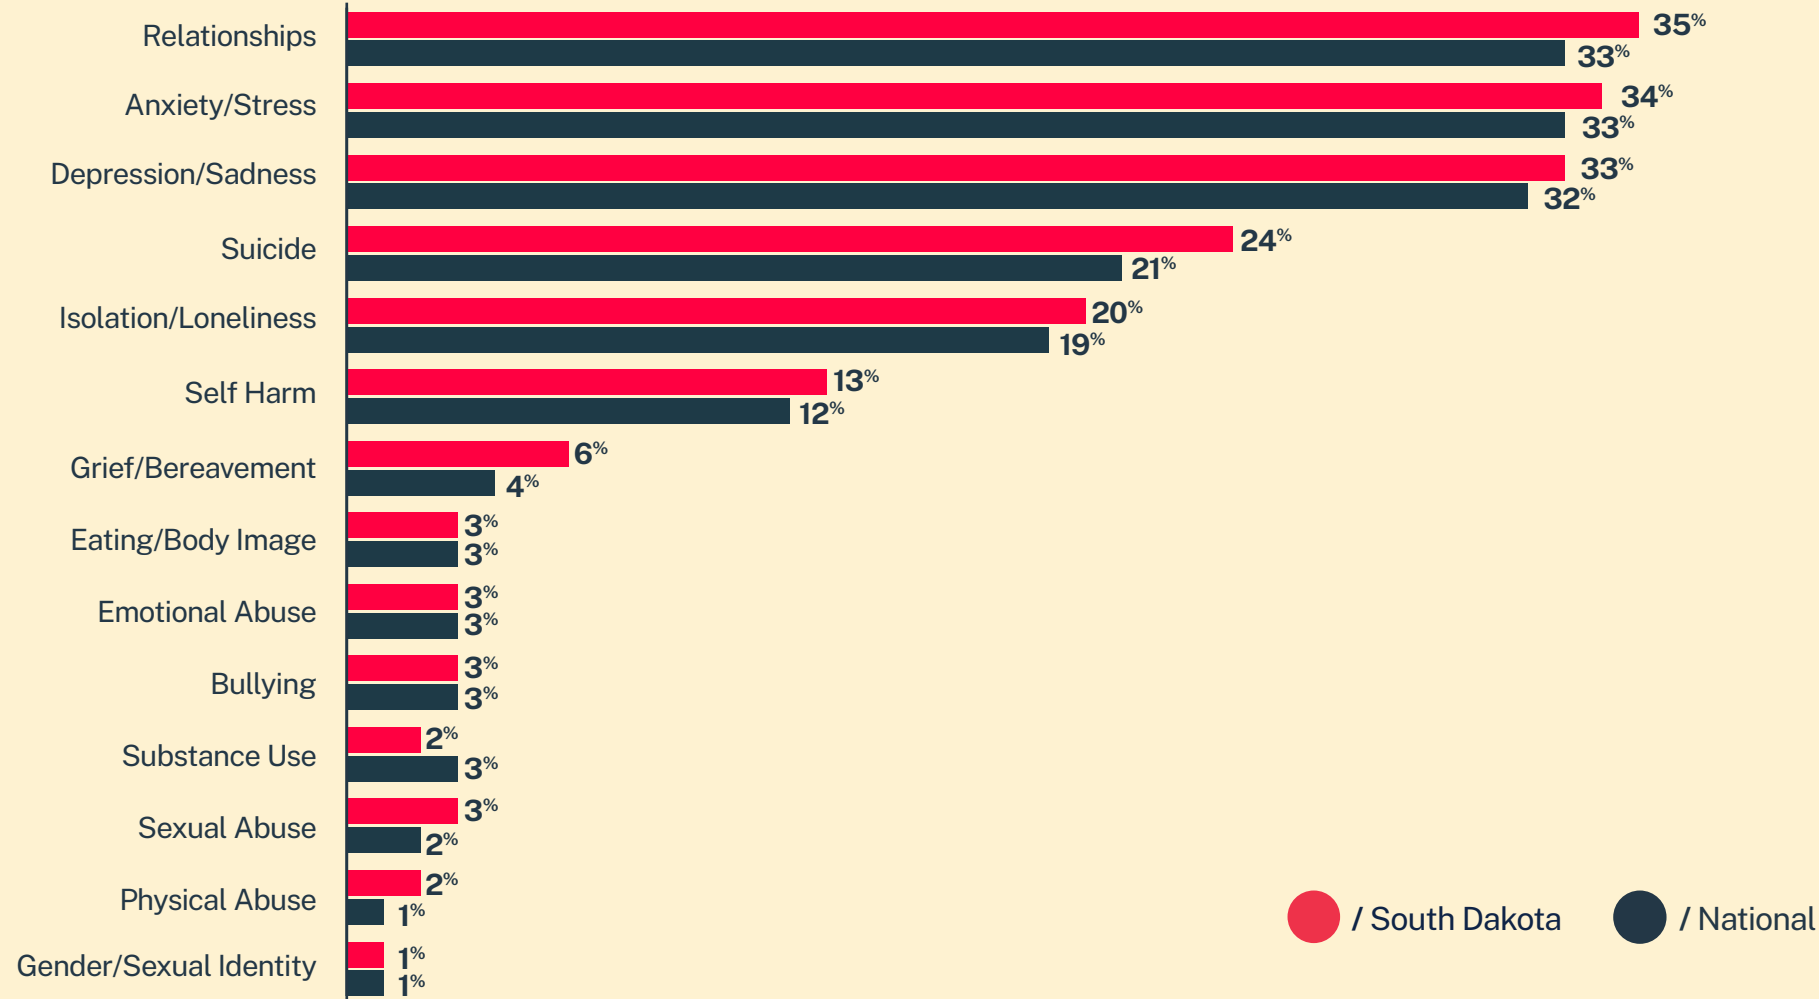

**2,270**  
Conversations

**1,314**  
Texters in  
Crisis

**62%**  
Shared Something  
for First Time

**34**  
Suicide  
De-escalations

**17**  
Active  
Rescues

## Issues

## Age

## Race/Ethnicity