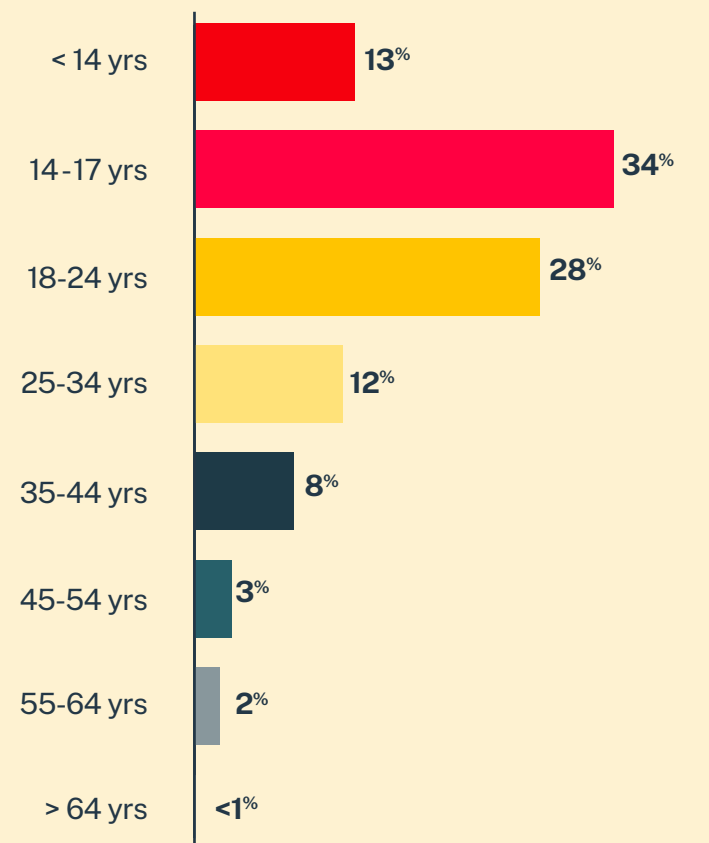

**2,270**  
Conversations

**1,314**  
Texters in  
Crisis

**62%**  
Shared Something  
for First Time

**34**  
Suicide  
De-escalations

**17**  
Active  
Rescues

## Age