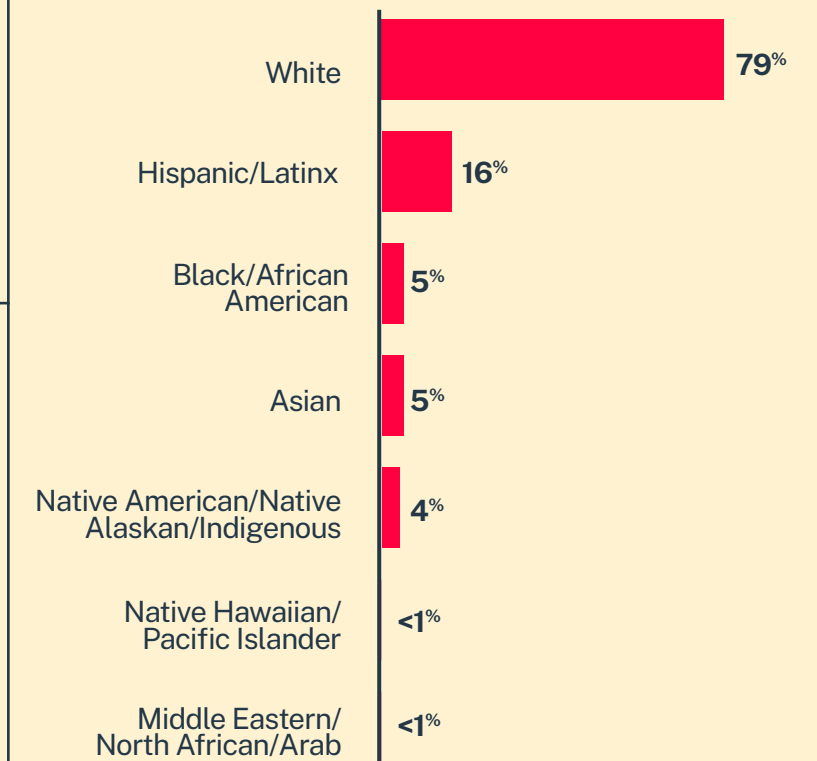

**2,270**  
Conversations

**1,314**  
Texters in  
Crisis

**62%**  
Shared Something  
for First Time

**34**  
Suicide  
De-escalations

**17**  
Active  
Rescues

## Issues

## Age

## Race/Ethnicity