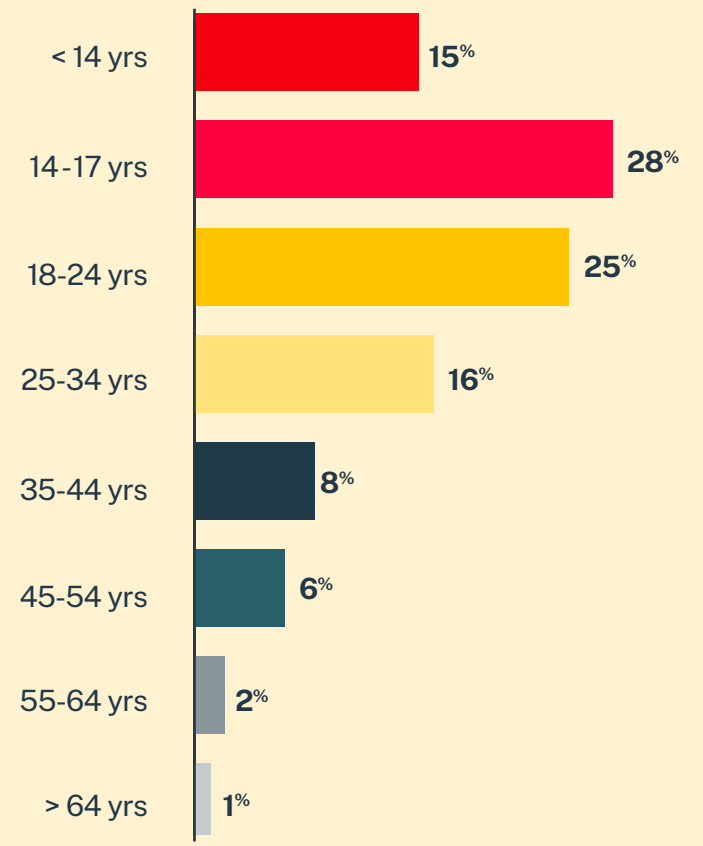

**CRISIS TEXT LINE |**

**20,424**  
Conversations

**12,325**  
Texters in Crisis

**61%**  
Shared Something for First Time

**237**  
Suicide De-escalations

**104**  
Active Rescues

### Issues

### Age