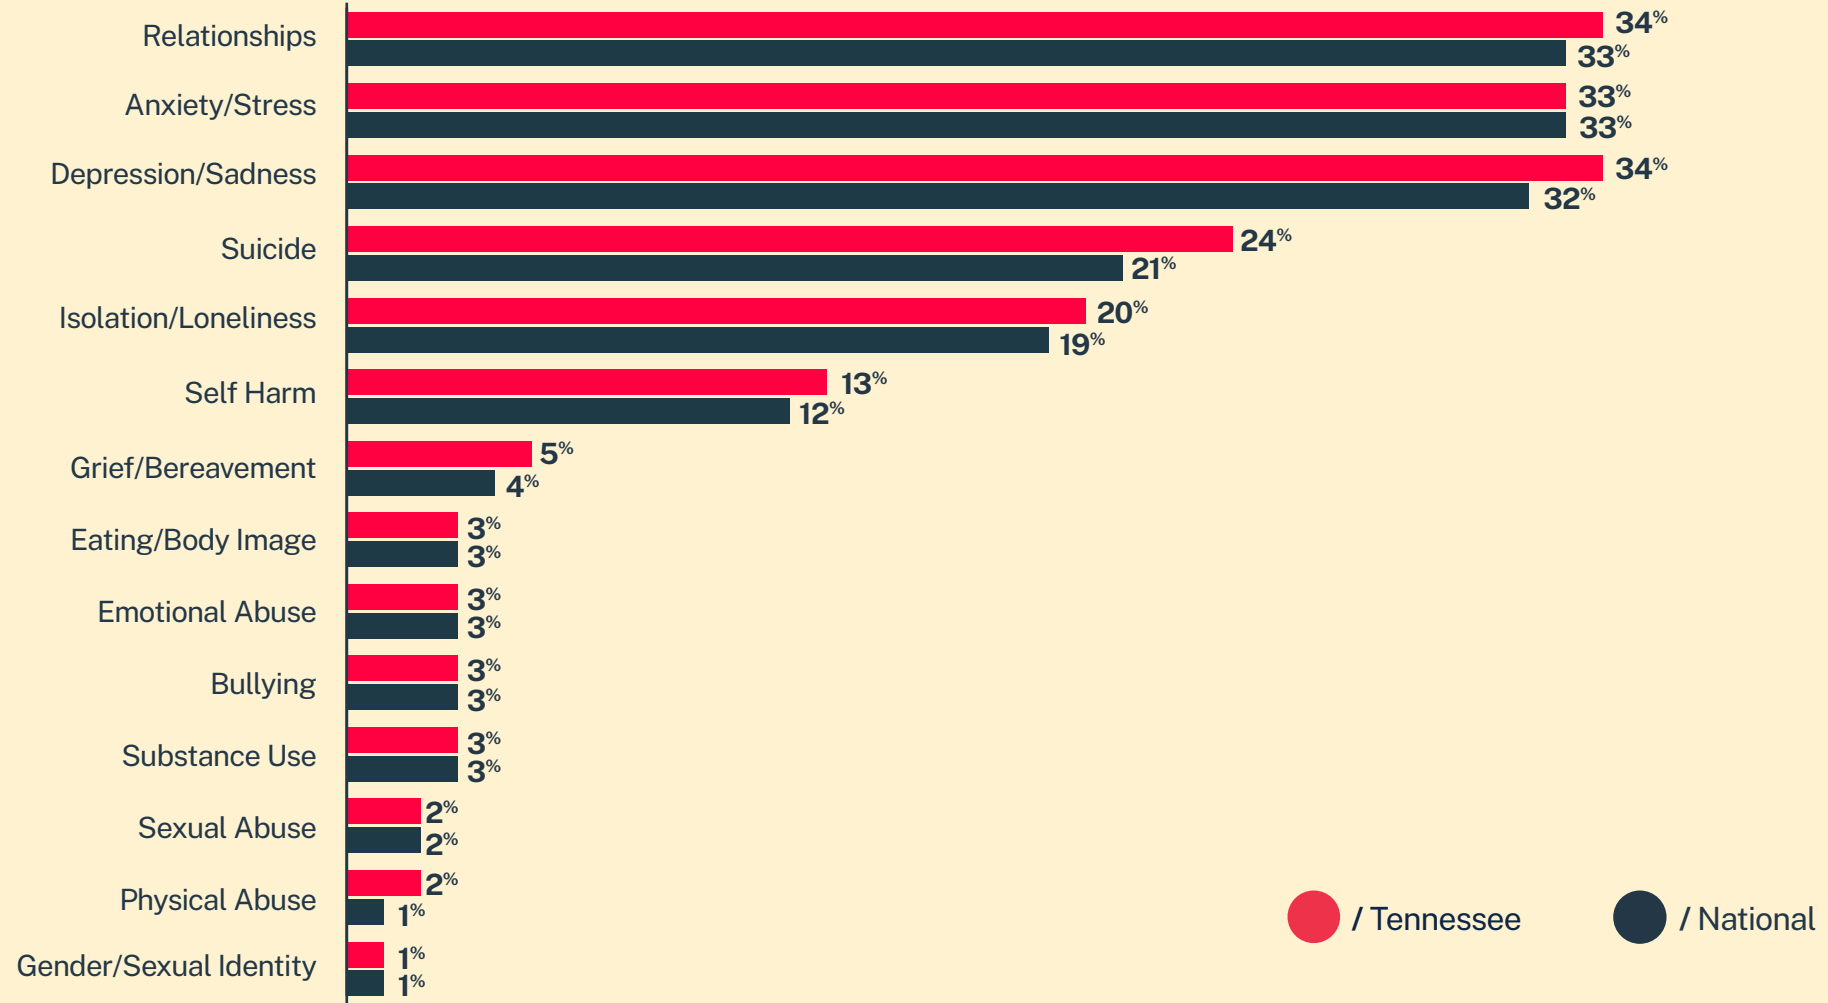

**CRISIS TEXT LINE |**

**20,424**  
Conversations

**12,325**  
Texters in Crisis

**61%**  
Shared Something for First Time

**237**  
Suicide De-escalations

**104**  
Active Rescues

### Issues

### Age

### Race/Ethnicity