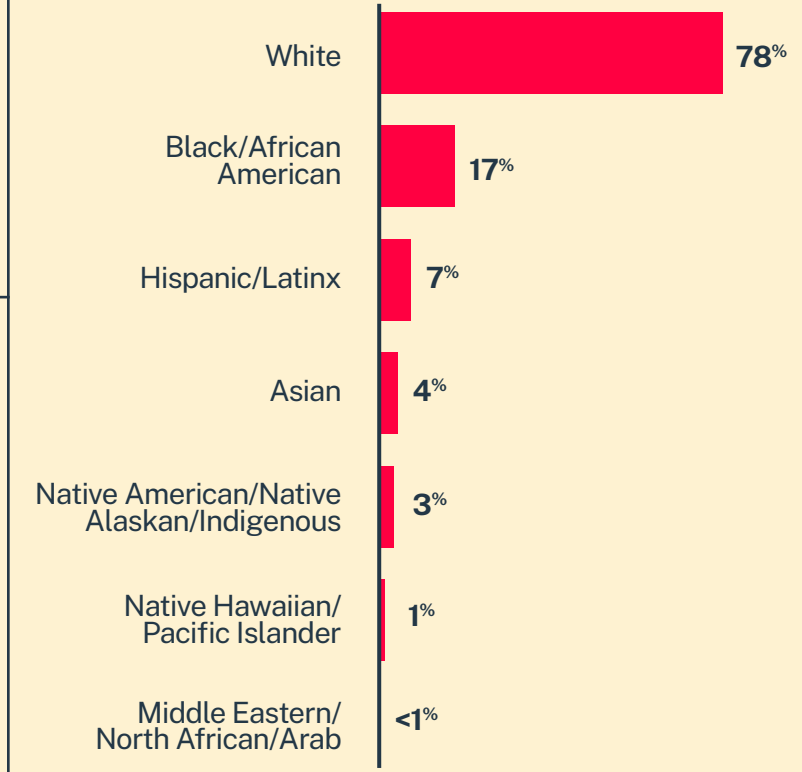

**CRISIS TEXT LINE |**

**20,424**  
Conversations

**12,325**  
Texters in Crisis

**61%**  
Shared Something for First Time

**237**  
Suicide De-escalations

**104**  
Active Rescues

### Issues

### Age

### Race/Ethnicity