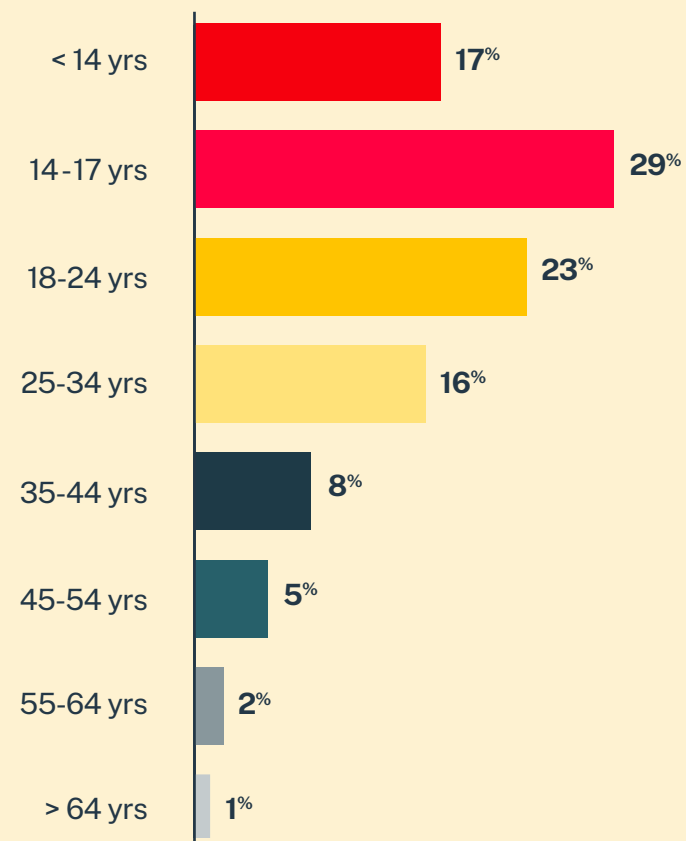

CRISIS TEXT LINE |

Texas*

80,209

Conversations

48,884

Texters in Crisis

63%

Shared Something for First Time

653

Suicide De-escalations

325

Active Rescues

Issues

Age

Race/Ethnicity

Sexual Orientation

Gender

* State was estimated using area codes, which is approximately 70% accurate based on historical data. All demographic data is based on the voluntary post-conversation survey that approximately 21% of texters complete. Please note that the total percentages in the race, gender, and sexuality charts will not add up to a 100% because texters might identify with multiple identities.