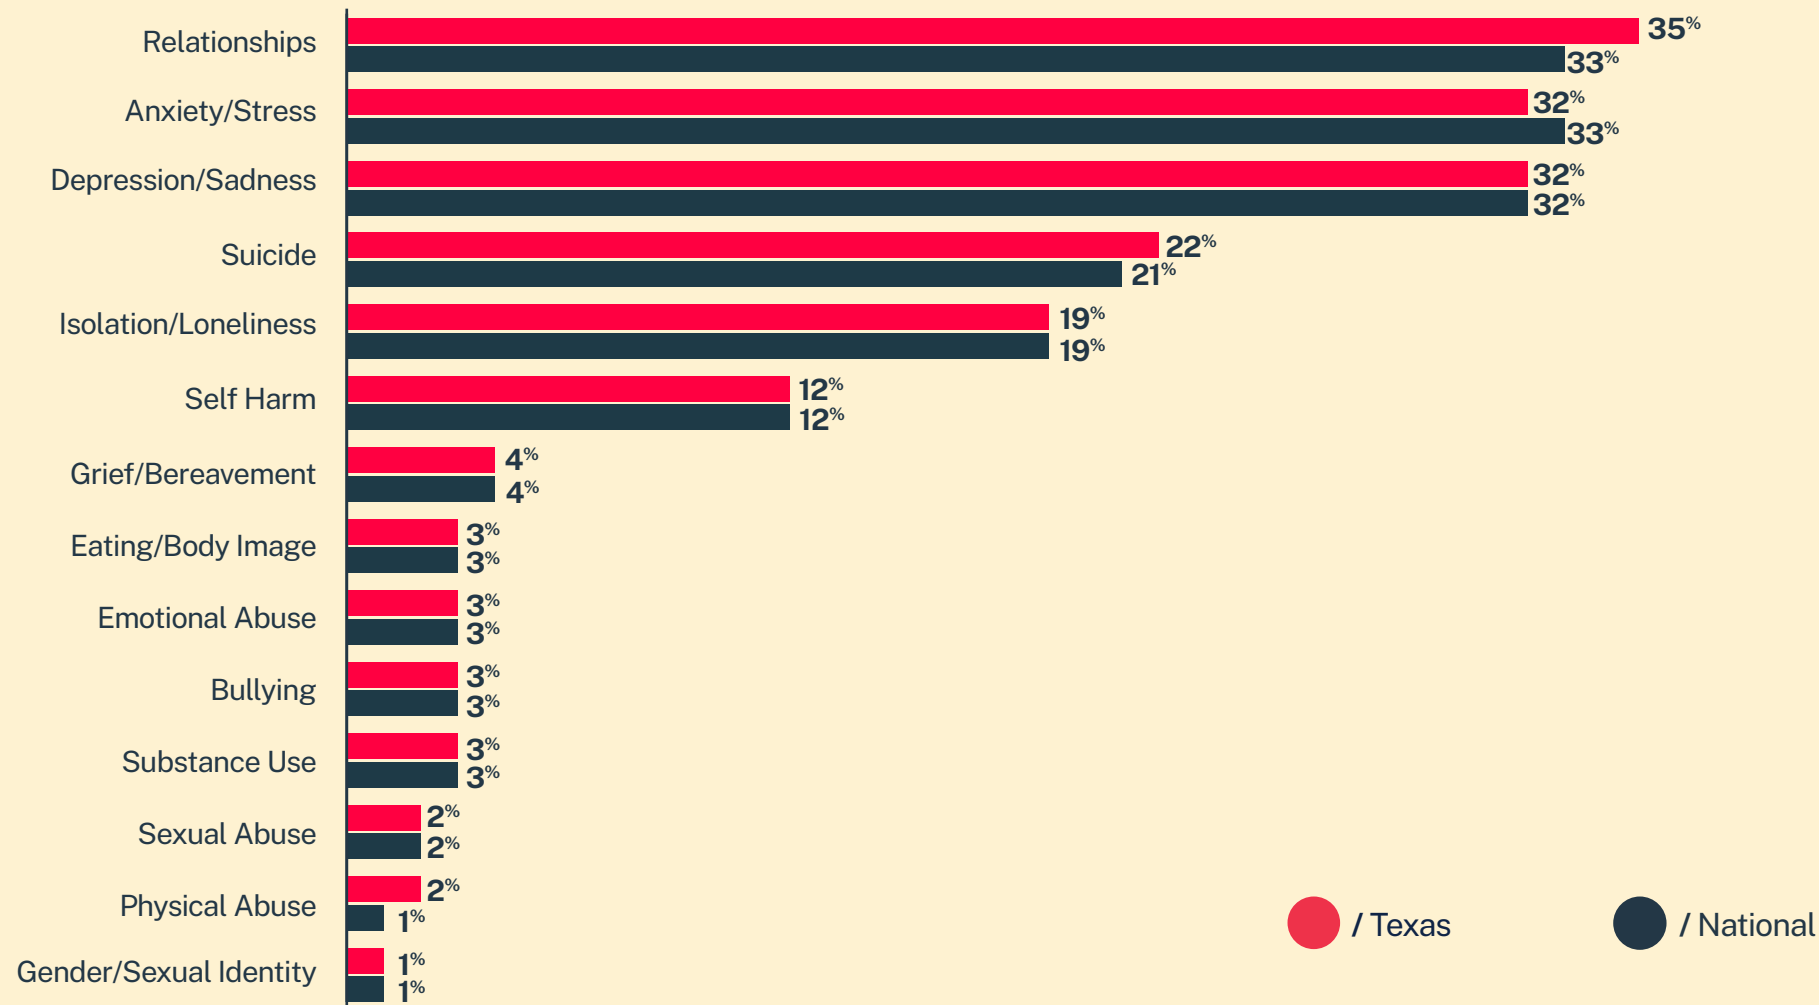

CRISIS TEXT LINE |

Texas*

80,209

Conversations

48,884

Texters in Crisis

63%

Shared Something for First Time

653

Suicide De-escalations

325

Active Rescues

Issues

Age

Race/Ethnicity

Sexual Orientation

Gender

* State was estimated using area codes, which is approximately 70% accurate based on historical data. All demographic data is based on the voluntary post-conversation survey that approximately 21% of texters complete. Please note that the total percentages in the race, gender, and sexuality charts will not add up to a 100% because texters might identify with multiple identities.