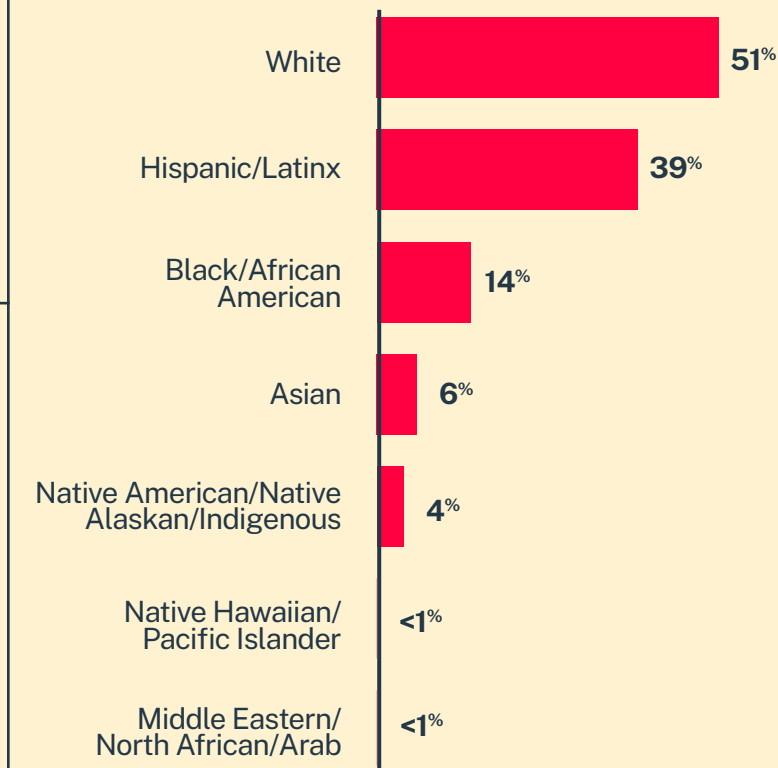

CRISIS TEXT LINE |

Texas*

80,209

Conversations

48,884

Texters in Crisis

63%

Shared Something for First Time

653

Suicide De-escalations

325

Active Rescues

Issues

Age

Race/Ethnicity

Sexual Orientation

Gender

* State was estimated using area codes, which is approximately 70% accurate based on historical data. All demographic data is based on the voluntary post-conversation survey that approximately 21% of texters complete. Please note that the total percentages in the race, gender, and sexuality charts will not add up to a 100% because texters might identify with multiple identities.