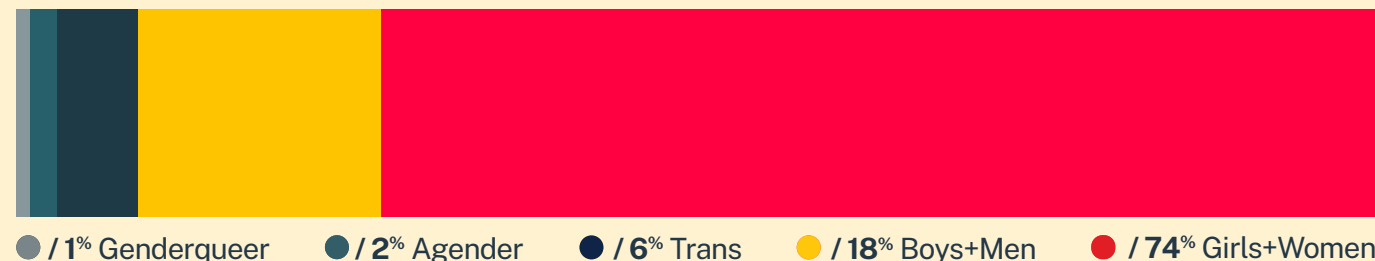

653

Suicide De-escalations

325

Active Rescues

Issues

Age

Race/Ethnicity

Sexual Orientation

Gender

* State was estimated using area codes, which is approximately 70% accurate based on historical data. All demographic data is based on the voluntary post-conversation survey that approximately 21% of texters complete. Please note that the total percentages in the race, gender, and sexuality charts will not add up to a 100% because texters might identify with multiple identities.