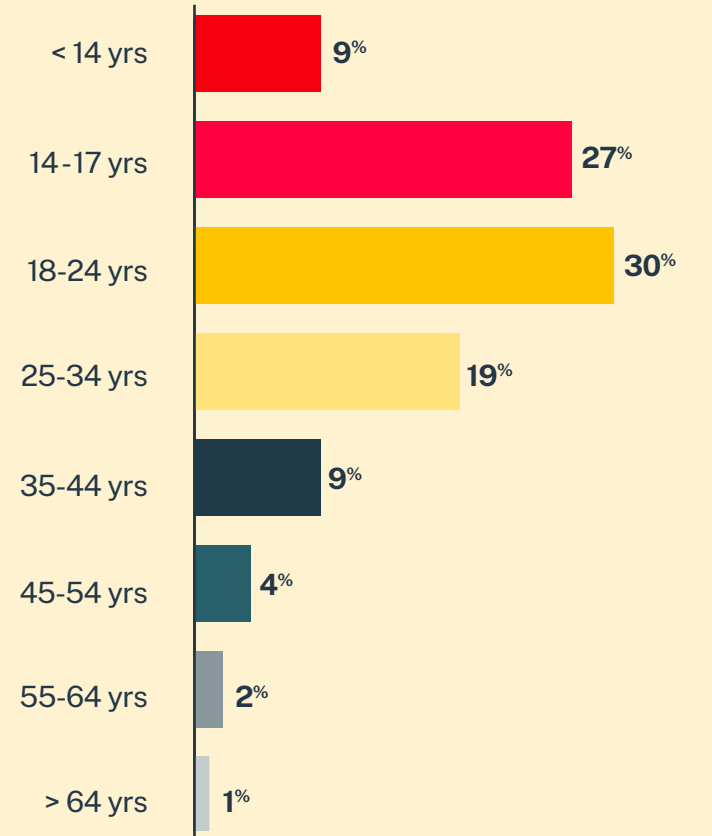

**10,640**  
Conversations

**5,976**  
Texters in  
Crisis

**60%**  
Shared Something  
for First Time

**199**  
Suicide  
De-escalations

**44**  
Active  
Rescues

### Issues

### Age