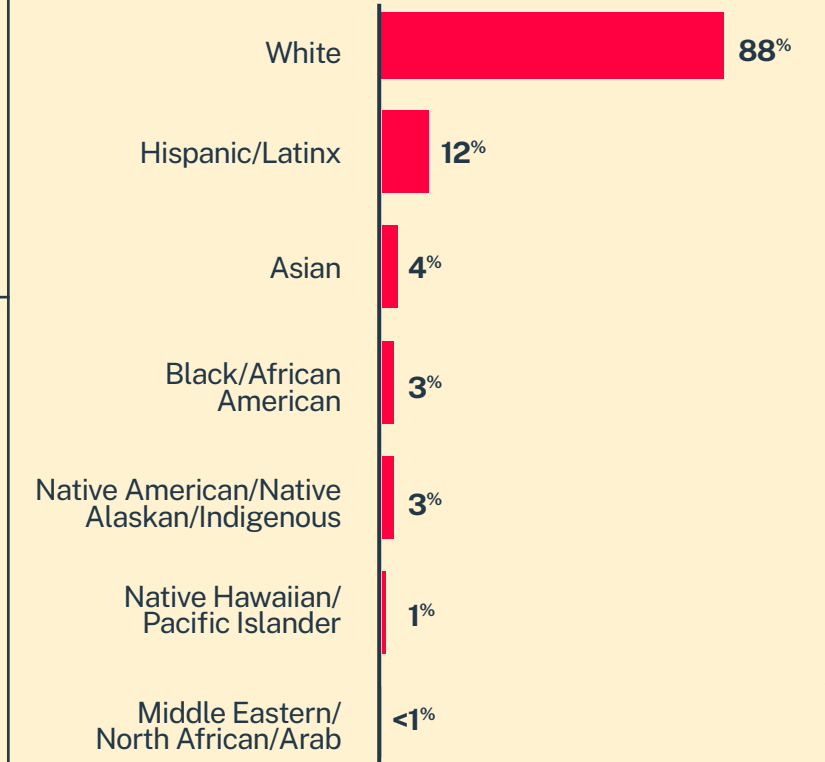

**10,640**  
Conversations

**5,976**  
Texters in  
Crisis

**60%**  
Shared Something  
for First Time

**199**  
Suicide  
De-escalations

**44**  
Active  
Rescues

### Issues

### Age

### Race/Ethnicity