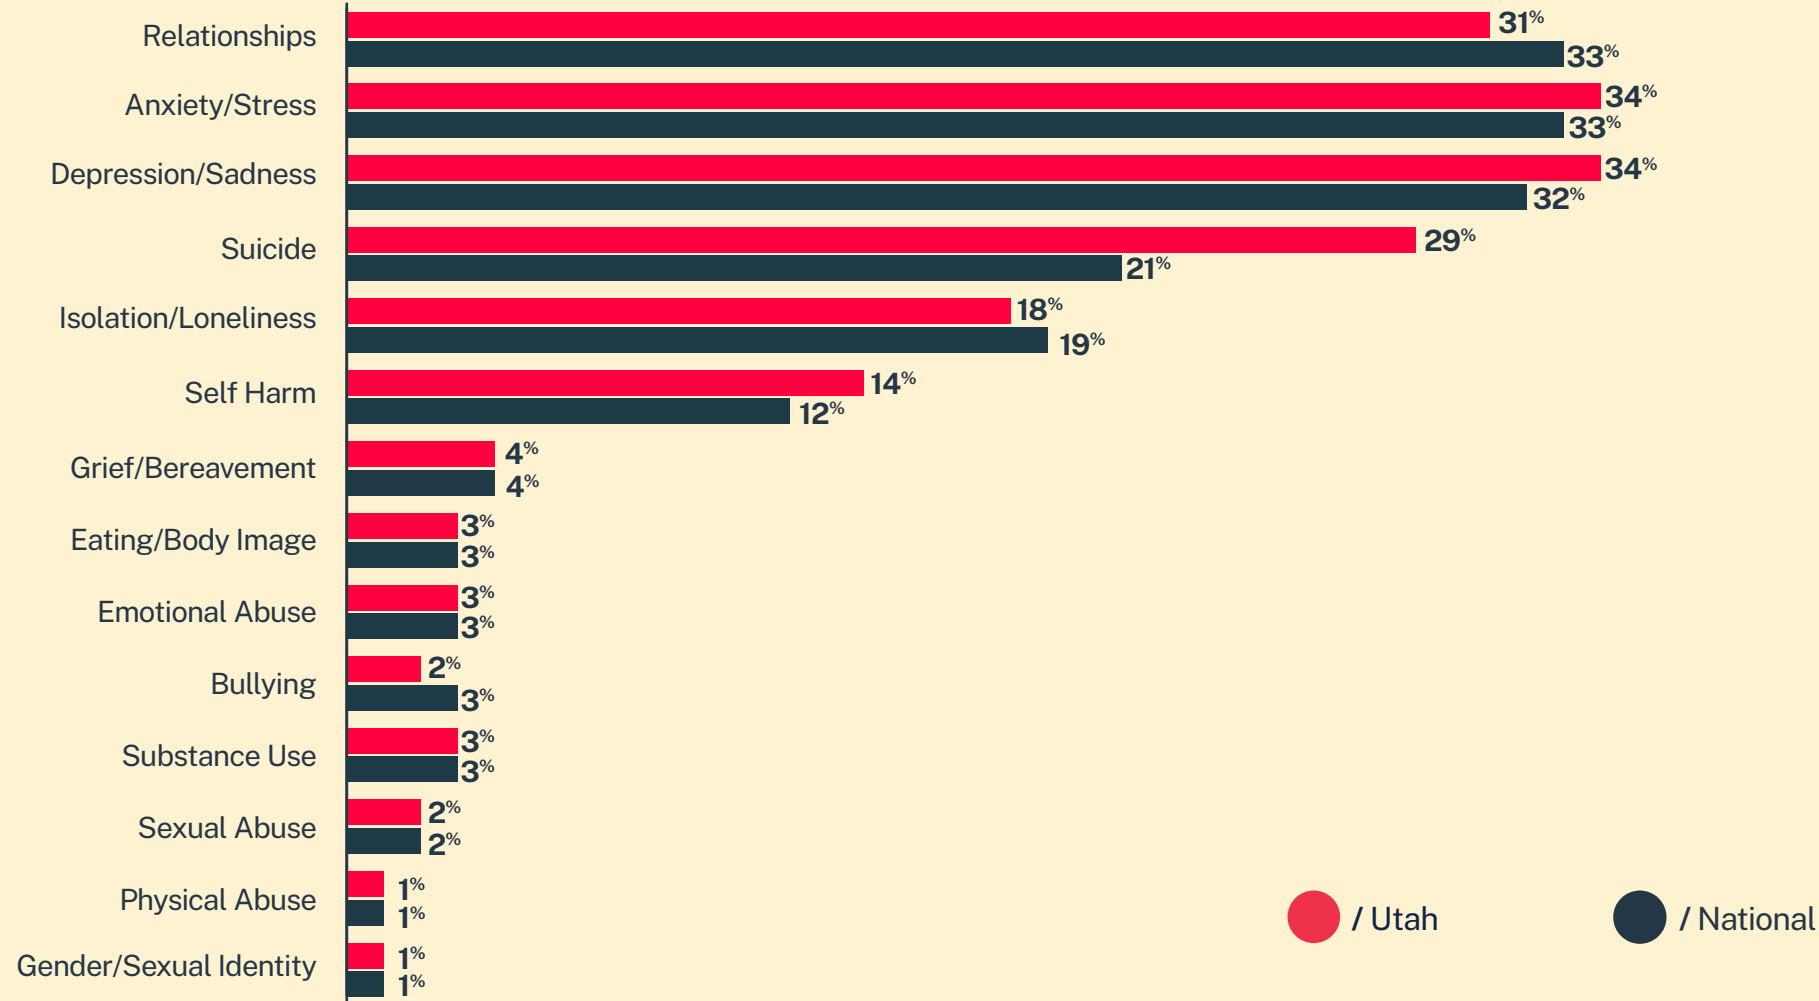

**10,640**  
Conversations

**5,976**  
Texters in  
Crisis

**60%**  
Shared Something  
for First Time

**199**  
Suicide  
De-escalations

**44**  
Active  
Rescues

### Issues

### Age

### Race/Ethnicity