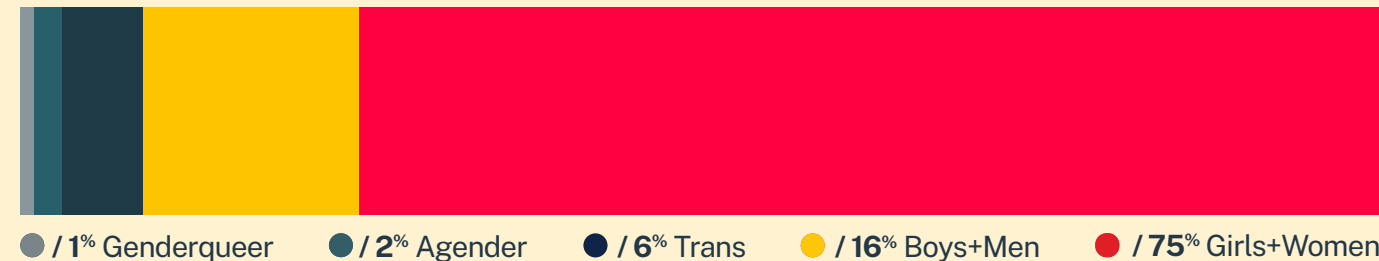

26,379
Conversations

14,800
Texters in Crisis

60%
Shared Something for First Time

274
Suicide De-escalations

116
Active Rescues

Issues

Age

Race/Ethnicity

Sexual Orientation

Gender

* State was estimated using area codes, which is approximately 70% accurate based on historical data. All demographic data is based on the voluntary post-conversation survey that approximately 21% of texters complete. Please note that the total percentages in the race, gender, and sexuality charts will not add up to a 100% because texters might identify with multiple identities.