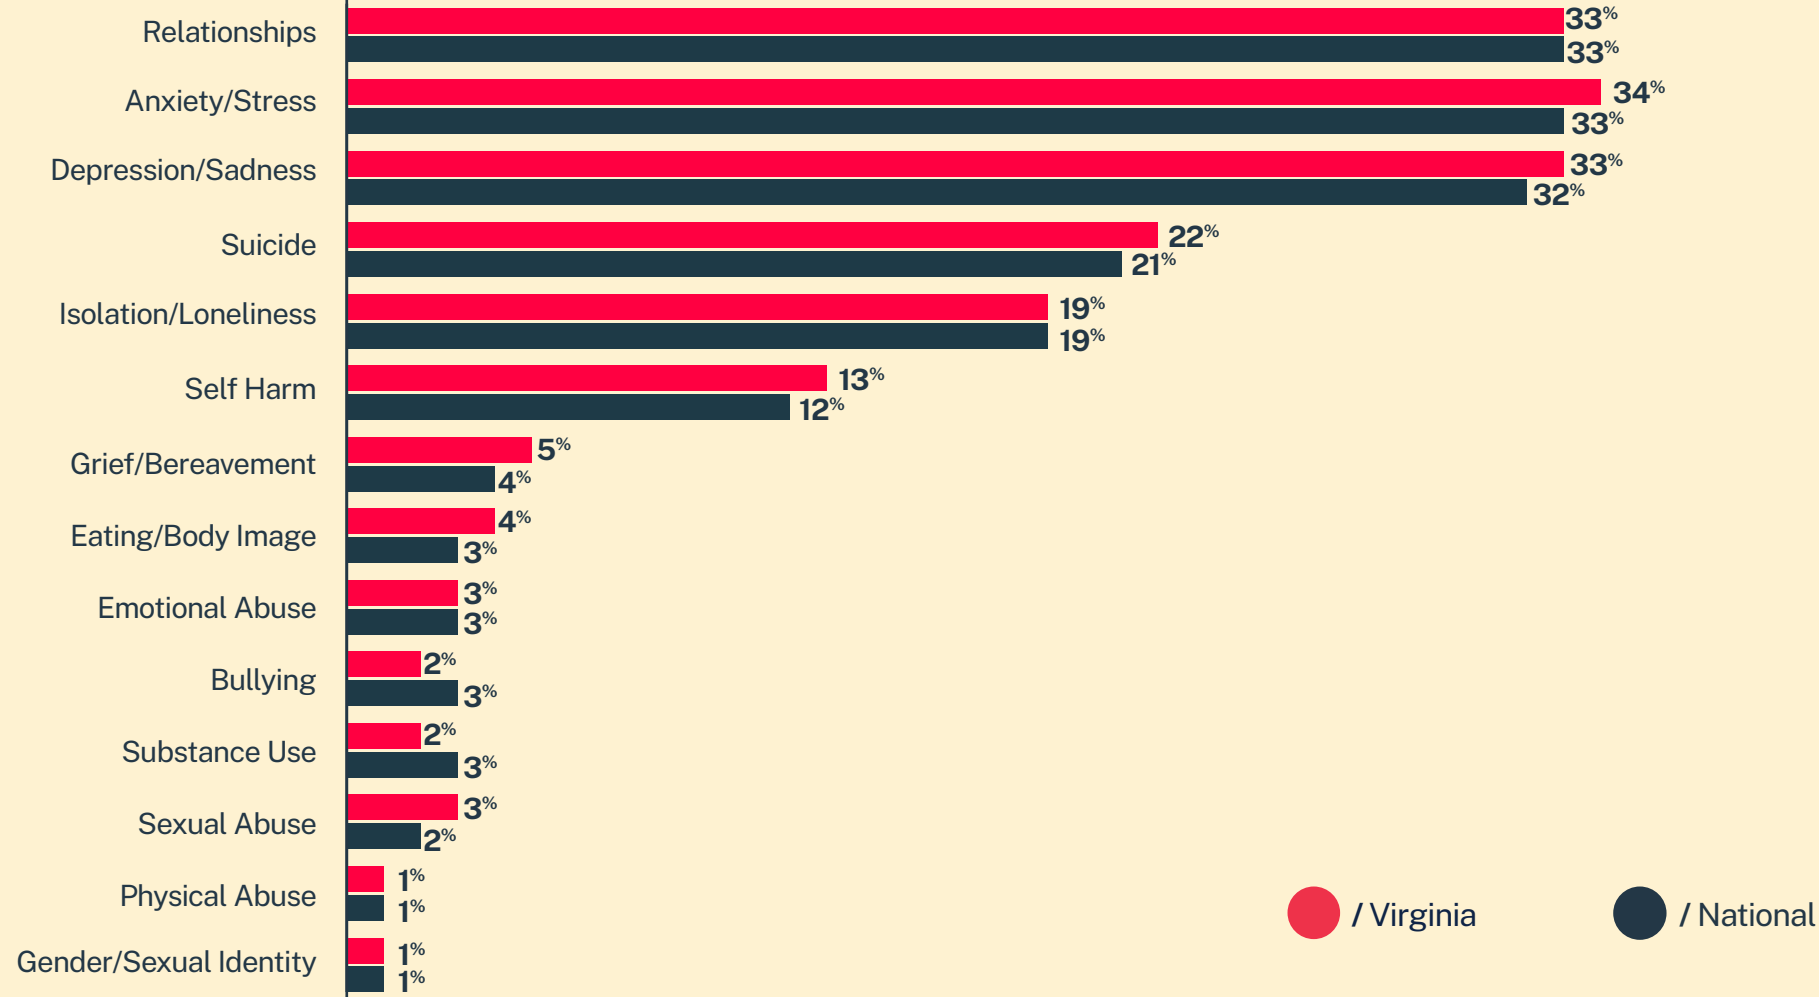

26,379
Conversations

14,800
Texters in Crisis

60%
Shared Something for First Time

274
Suicide De-escalations

116
Active Rescues

Issues

Age

Race/Ethnicity

Sexual Orientation

Gender

* State was estimated using area codes, which is approximately 70% accurate based on historical data. All demographic data is based on the voluntary post-conversation survey that approximately 21% of texters complete. Please note that the total percentages in the race, gender, and sexuality charts will not add up to a 100% because texters might identify with multiple identities.