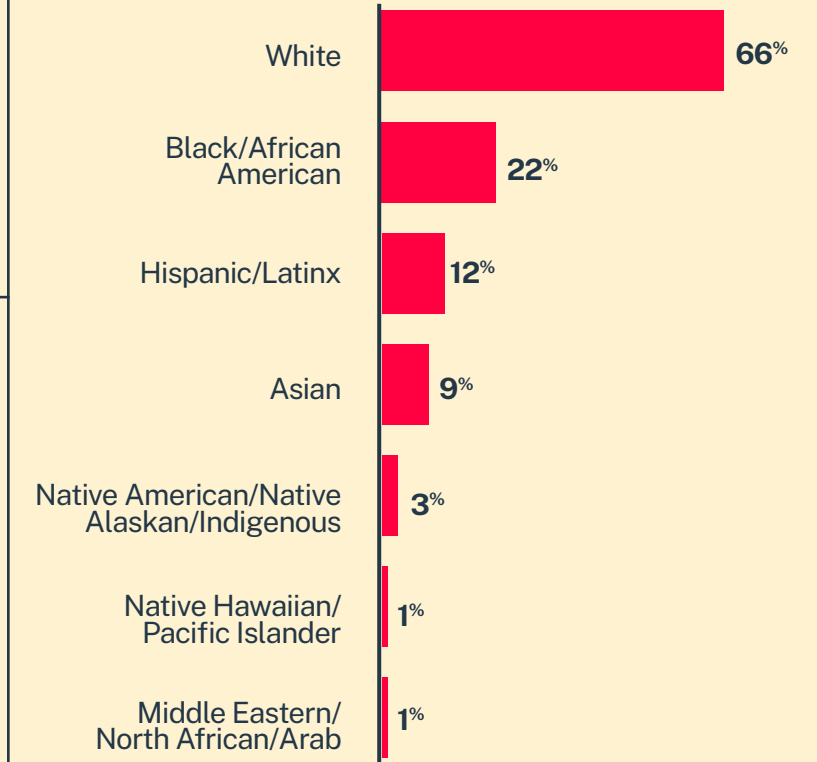

26,379
Conversations

14,800
Texters in Crisis

60%
Shared Something for First Time

274
Suicide De-escalations

116
Active Rescues

Issues

Age

Race/Ethnicity

Sexual Orientation

Gender

* State was estimated using area codes, which is approximately 70% accurate based on historical data. All demographic data is based on the voluntary post-conversation survey that approximately 21% of texters complete. Please note that the total percentages in the race, gender, and sexuality charts will not add up to a 100% because texters might identify with multiple identities.