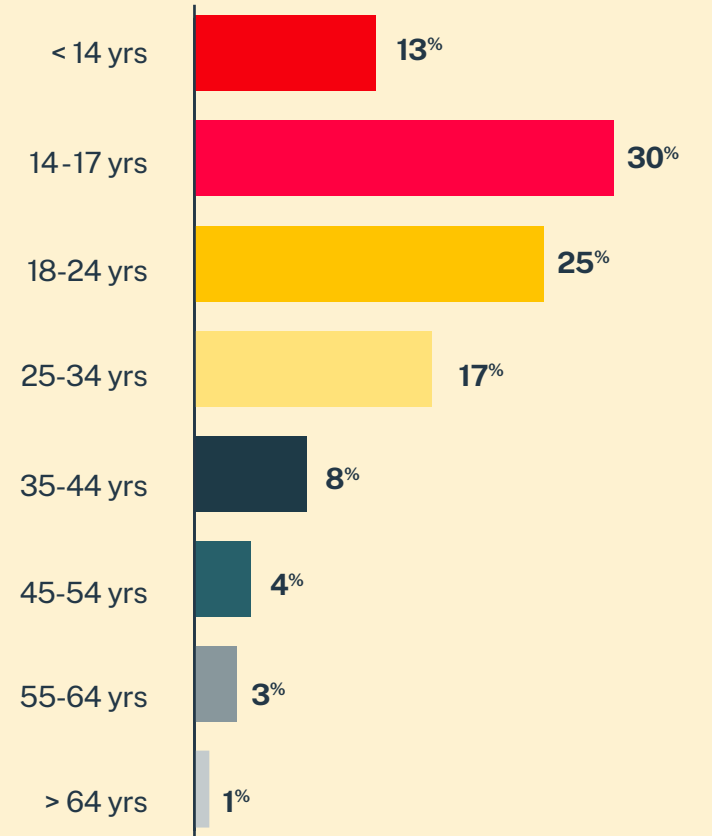

26,379
Conversations

14,800
Texters in Crisis

60%
Shared Something for First Time

274
Suicide De-escalations

116
Active Rescues

Issues

Age

Race/Ethnicity

Sexual Orientation

Gender

* State was estimated using area codes, which is approximately 70% accurate based on historical data. All demographic data is based on the voluntary post-conversation survey that approximately 21% of texters complete. Please note that the total percentages in the race, gender, and sexuality charts will not add up to a 100% because texters might identify with multiple identities.