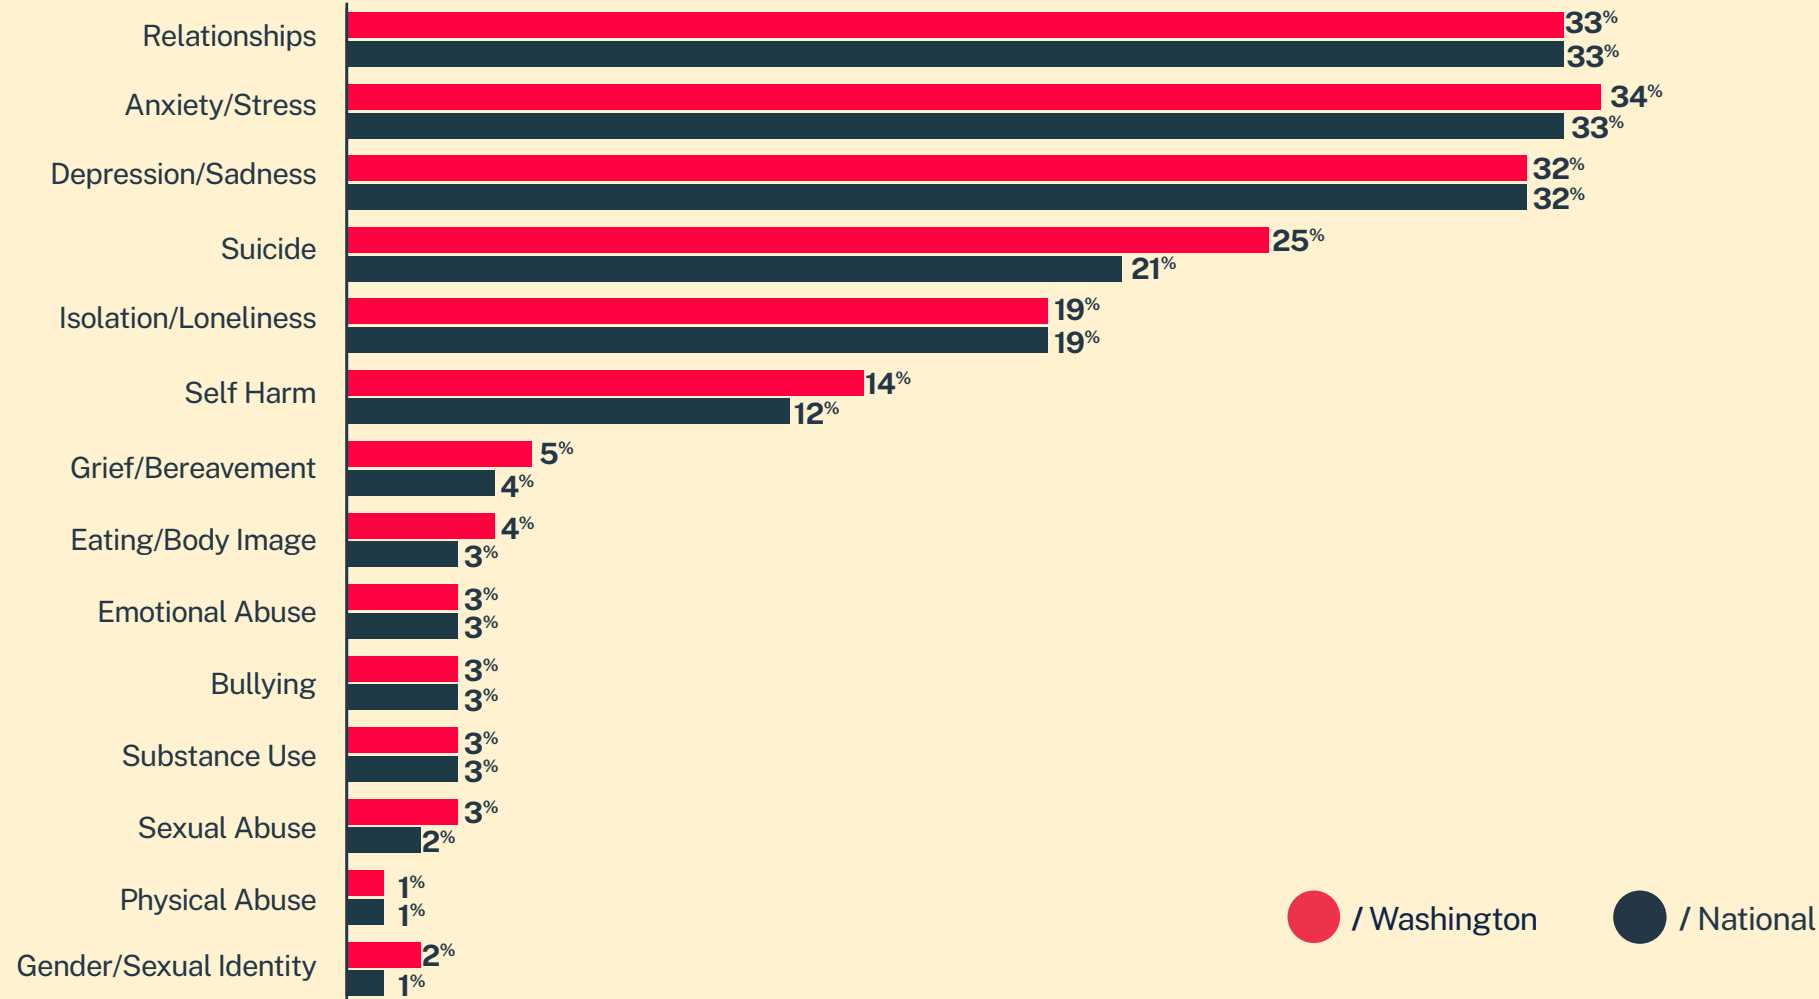

28,043
Conversations

15,325
Texters in Crisis

59%
Shared Something for First Time

307
Suicide De-escalations

180
Active Rescues

Issues

Age

Race/Ethnicity

Sexual Orientation

Gender

* State was estimated using area codes, which is approximately 70% accurate based on historical data. All demographic data is based on the voluntary post-conversation survey that approximately 21% of texters complete. Please note that the total percentages in the race, gender, and sexuality charts will not add up to a 100% because texters might identify with multiple identities.