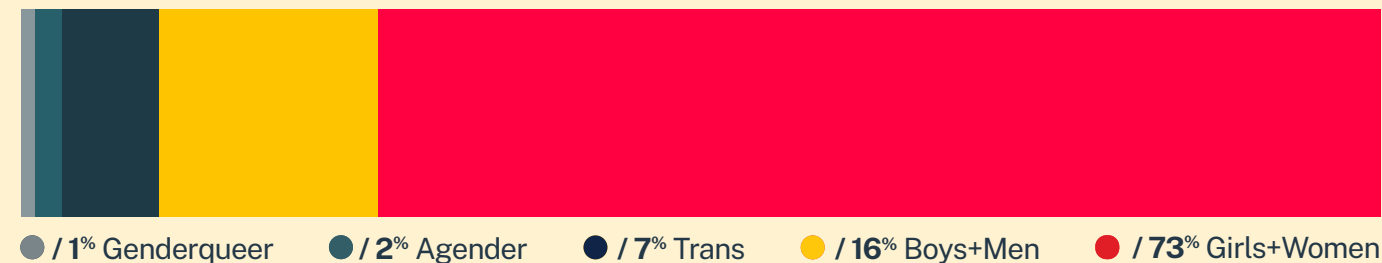

28,043
Conversations

15,325
Texters in Crisis

59%
Shared Something for First Time

307
Suicide De-escalations

180
Active Rescues

Issues

Age

Race/Ethnicity

Sexual Orientation

Gender

* State was estimated using area codes, which is approximately 70% accurate based on historical data. All demographic data is based on the voluntary post-conversation survey that approximately 21% of texters complete. Please note that the total percentages in the race, gender, and sexuality charts will not add up to a 100% because texters might identify with multiple identities.