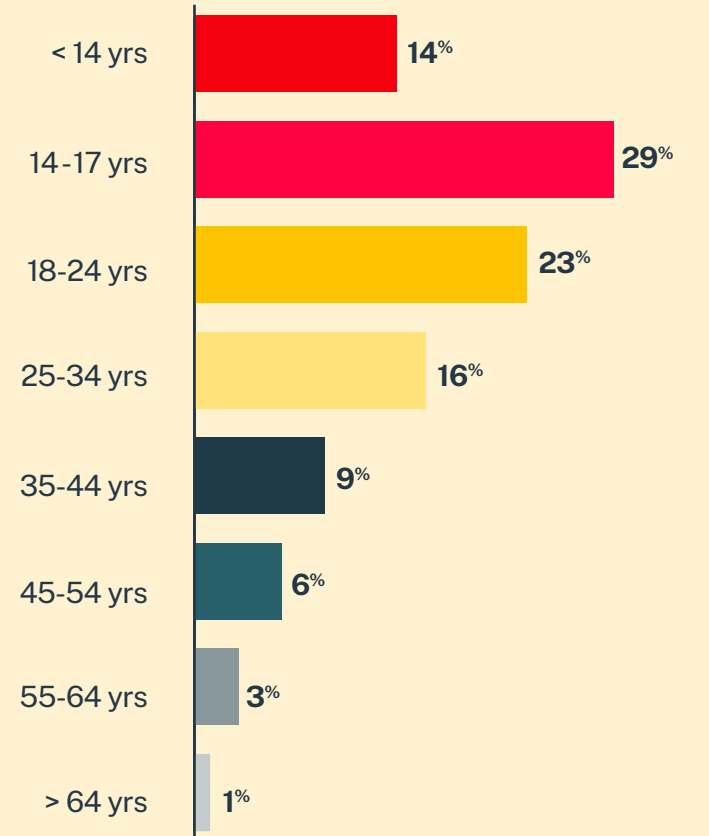

28,043
Conversations

15,325
Texters in Crisis

59%
Shared Something for First Time

307
Suicide De-escalations

180
Active Rescues

Issues

Age

Race/Ethnicity

Sexual Orientation

Gender

* State was estimated using area codes, which is approximately 70% accurate based on historical data. All demographic data is based on the voluntary post-conversation survey that approximately 21% of texters complete. Please note that the total percentages in the race, gender, and sexuality charts will not add up to a 100% because texters might identify with multiple identities.