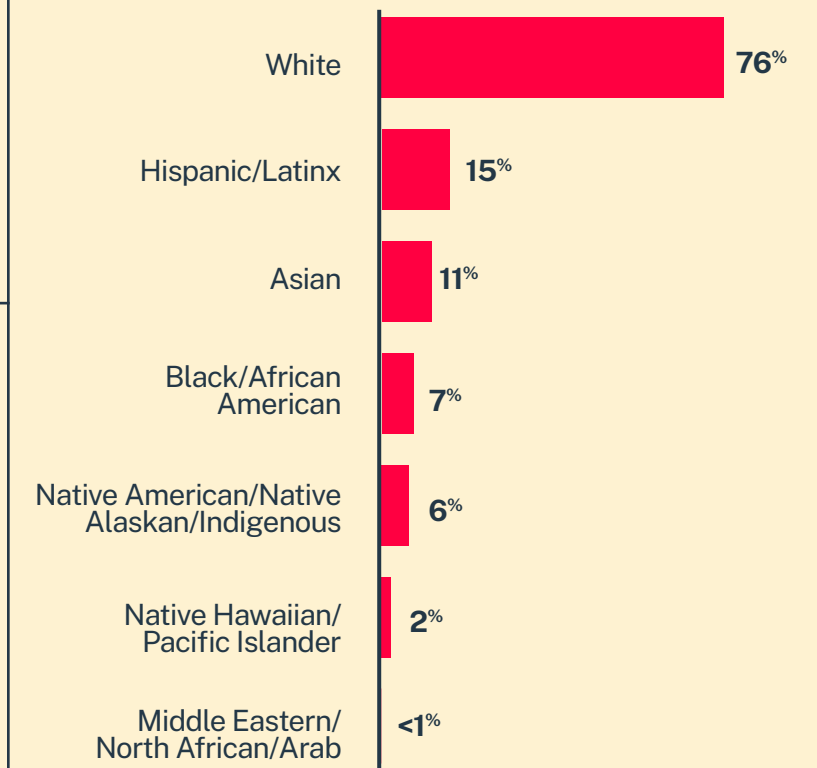

28,043
Conversations

15,325
Texters in Crisis

59%
Shared Something for First Time

307
Suicide De-escalations

180
Active Rescues

Issues

Age

Race/Ethnicity

Sexual Orientation

Gender

* State was estimated using area codes, which is approximately 70% accurate based on historical data. All demographic data is based on the voluntary post-conversation survey that approximately 21% of texters complete. Please note that the total percentages in the race, gender, and sexuality charts will not add up to a 100% because texters might identify with multiple identities.