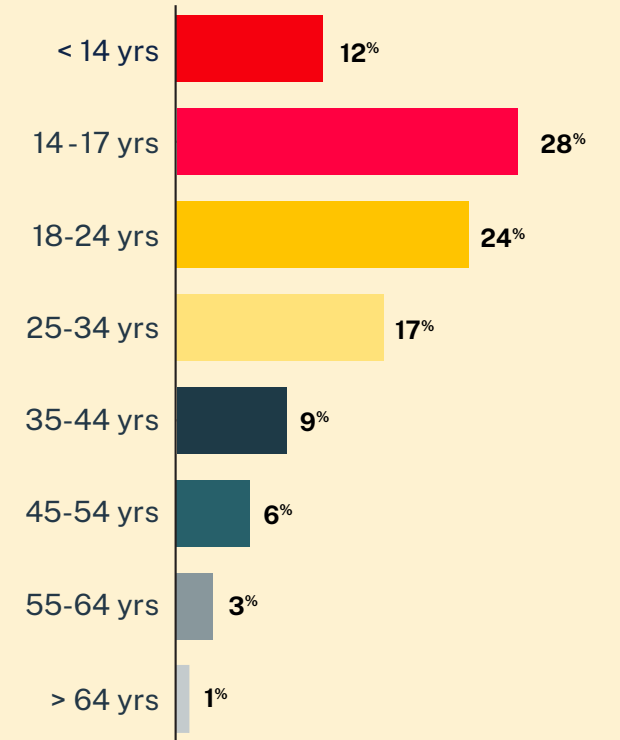

# White Texters

2022 Mental Health Insights\*

**164,971**

Conversations

**62,011**

Texters in Crisis

**60%**

Shared Something for First Time

## Age