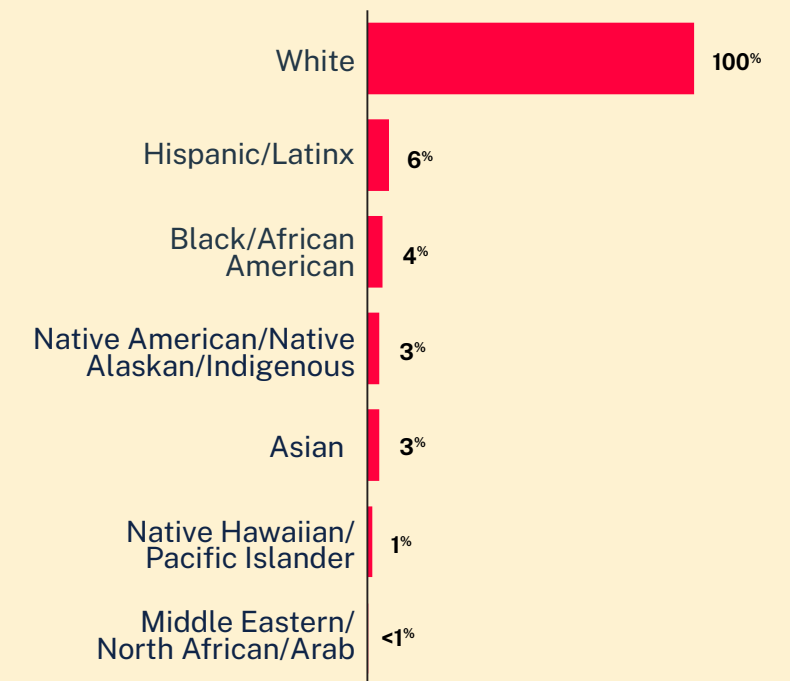

# White Texters

2022 Mental Health Insights\*

**164,971**

Conversations

**62,011**

Texters in Crisis

**60%**

Shared Something for First Time

## Issues

## Age

## Race/Ethnicity