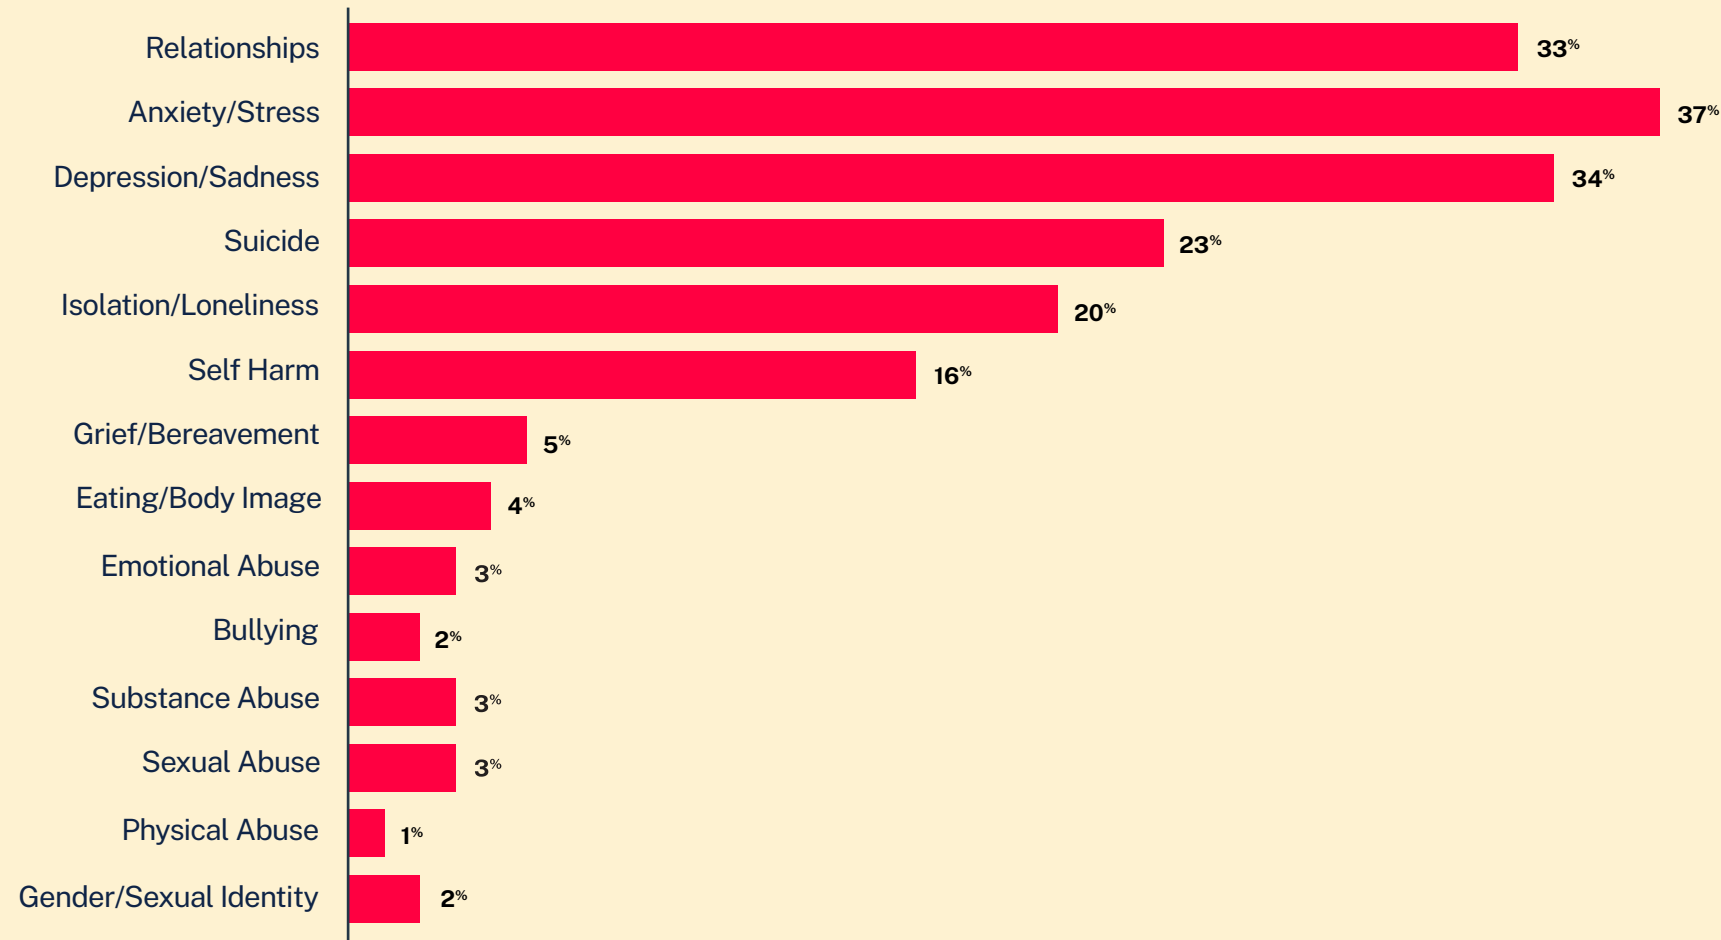

# White Texters

2022 Mental Health Insights\*

**164,971**

Conversations

**62,011**

Texters in Crisis

**60%**

Shared Something for First Time

## Issues

## Age

## Race/Ethnicity