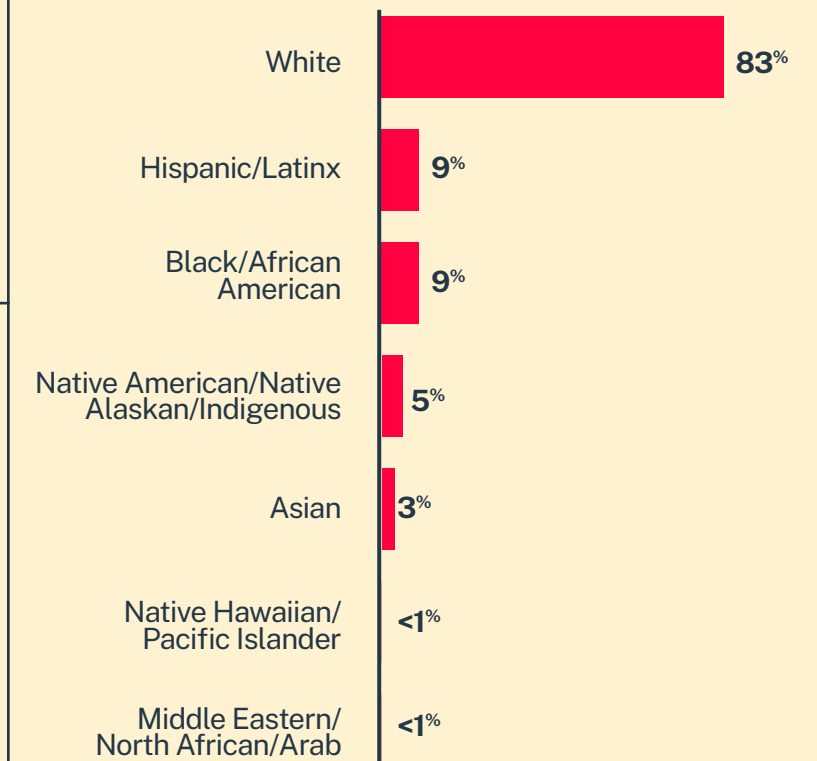

**19,464**  
Conversations

**10,766**  
Texters in Crisis

**60%**  
Shared Something for First Time

**271**  
Suicide De-escalations

**127**  
Active Rescues

## Issues

## Age

## Race/Ethnicity