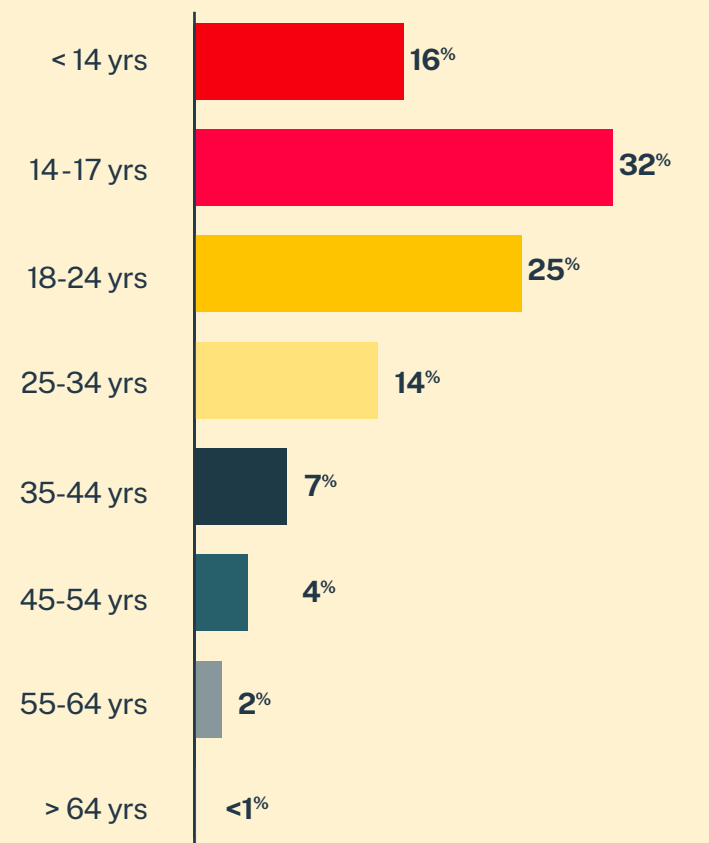

**19,464**  
Conversations

**10,766**  
Texters in Crisis

**60%**  
Shared Something for First Time

**271**  
Suicide De-escalations

**127**  
Active Rescues

## Age