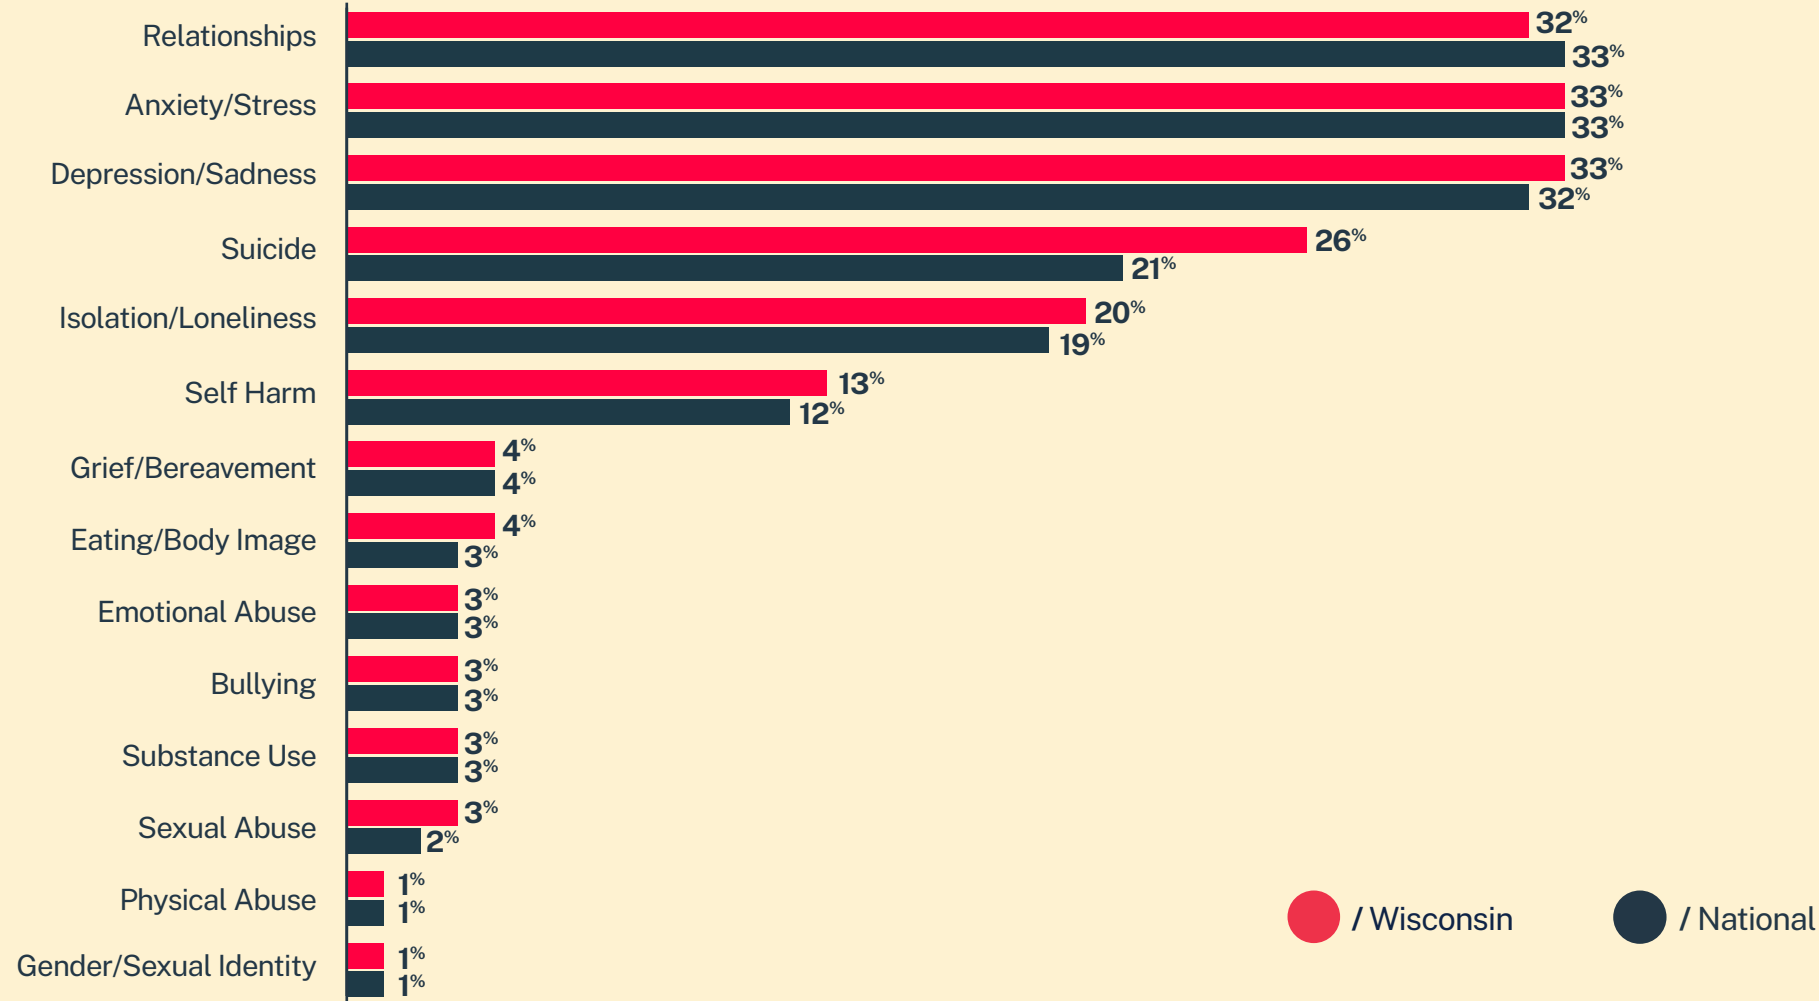

**19,464**  
Conversations

**10,766**  
Texters in Crisis

**60%**  
Shared Something for First Time

**271**  
Suicide De-escalations

**127**  
Active Rescues

## Issues

## Age

## Race/Ethnicity