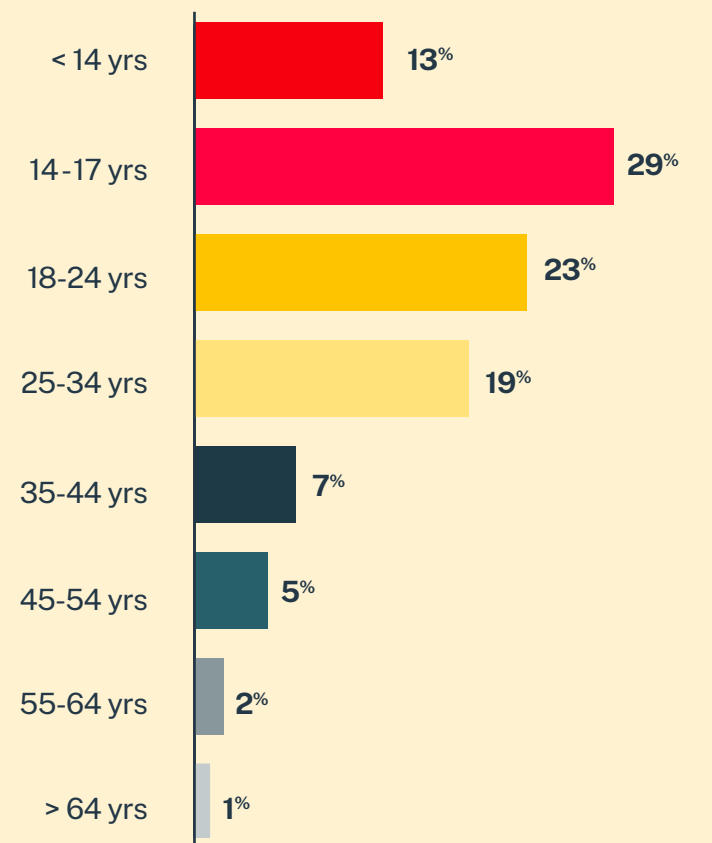

1,513
Conversations

949
Texters in
Crisis

66%
Shared Something
for First Time

23
Suicide
De-escalations

4
Active
Rescues

Issues

Age

Race/Ethnicity

Sexual Orientation

Gender

* State was estimated using area codes, which is approximately 70% accurate based on historical data. All demographic data is based on the voluntary post-conversation survey that approximately 21% of texters complete. Please note that the total percentages in the race, gender, and sexuality charts will not add up to a 100% because texters might identify with multiple identities.