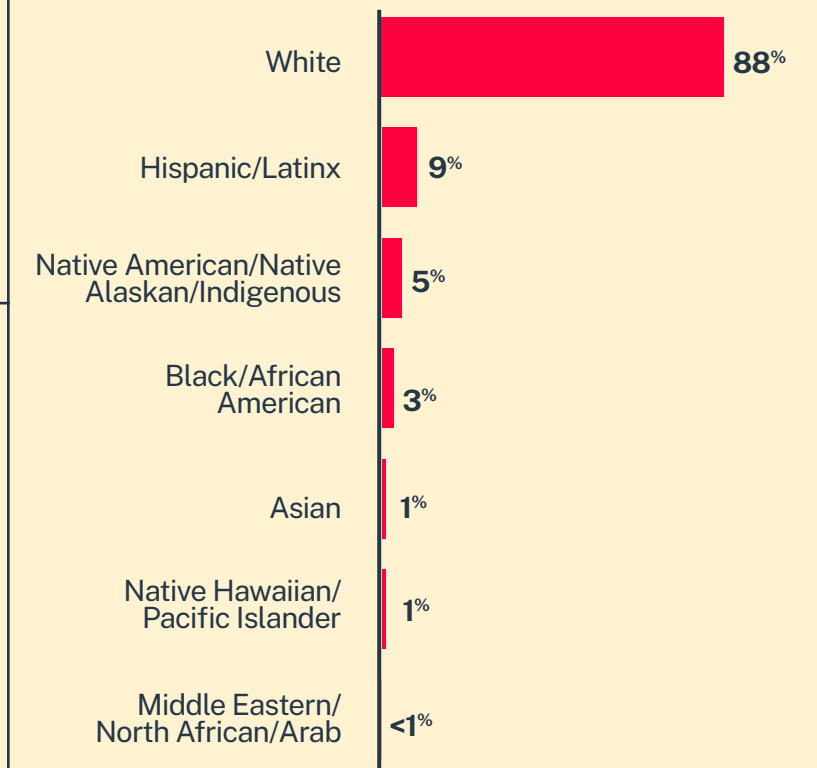

1,513
Conversations

949
Texters in
Crisis

66%
Shared Something
for First Time

23
Suicide
De-escalations

4
Active
Rescues

Issues

Age

Race/Ethnicity

Sexual Orientation

Gender

* State was estimated using area codes, which is approximately 70% accurate based on historical data. All demographic data is based on the voluntary post-conversation survey that approximately 21% of texters complete. Please note that the total percentages in the race, gender, and sexuality charts will not add up to a 100% because texters might identify with multiple identities.