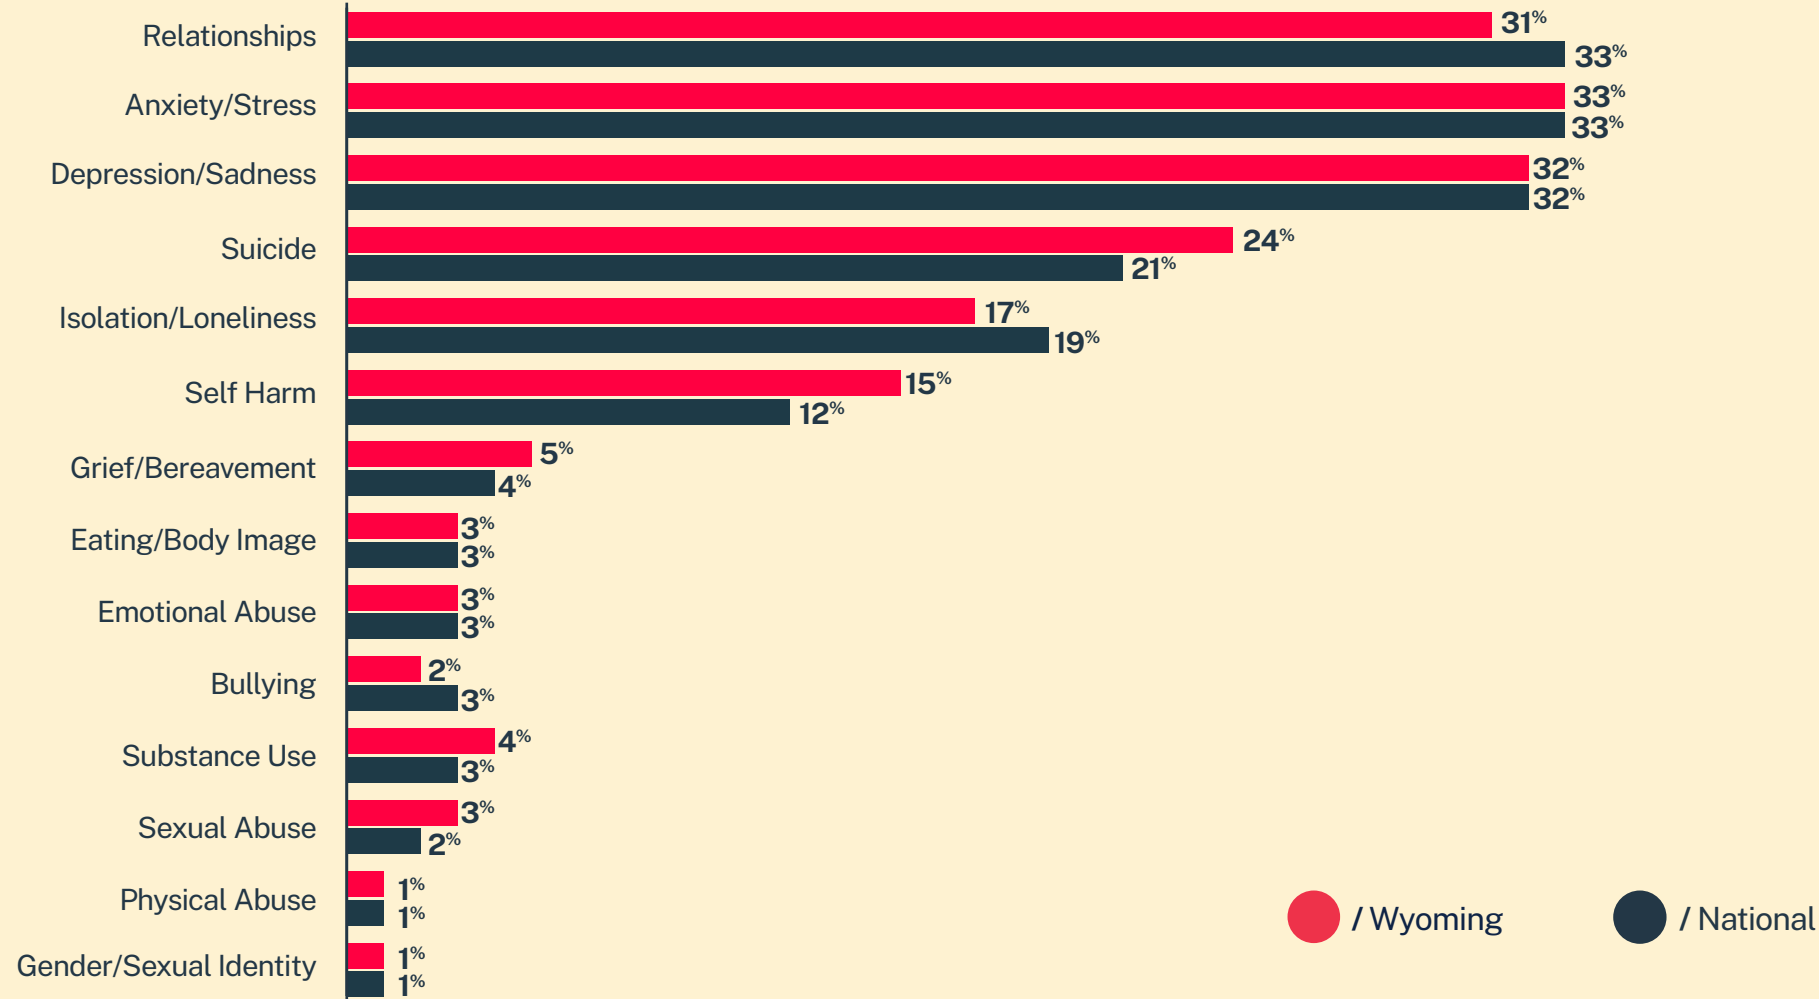

1,513
Conversations

949
Texters in
Crisis

66%
Shared Something
for First Time

23
Suicide
De-escalations

4
Active
Rescues

Issues

Age

Race/Ethnicity

Sexual Orientation

Gender

* State was estimated using area codes, which is approximately 70% accurate based on historical data. All demographic data is based on the voluntary post-conversation survey that approximately 21% of texters complete. Please note that the total percentages in the race, gender, and sexuality charts will not add up to a 100% because texters might identify with multiple identities.