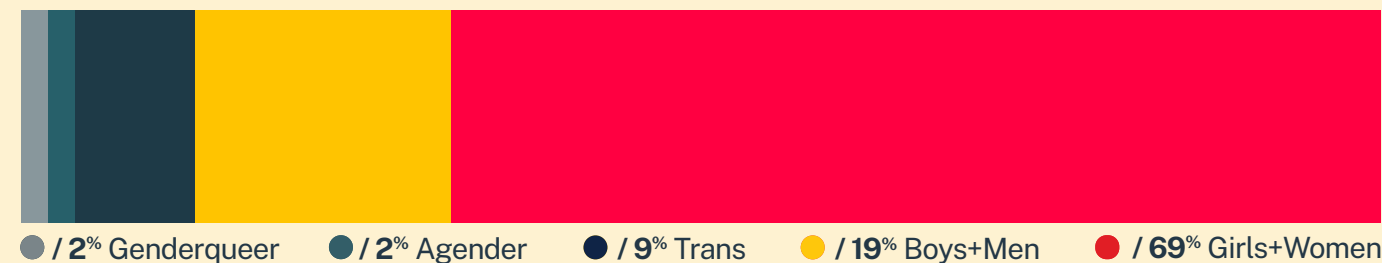

1,513
Conversations

949
Texters in
Crisis

66%
Shared Something
for First Time

23
Suicide
De-escalations

4
Active
Rescues

Issues

Age

Race/Ethnicity

Sexual Orientation

Gender

* State was estimated using area codes, which is approximately 70% accurate based on historical data. All demographic data is based on the voluntary post-conversation survey that approximately 21% of texters complete. Please note that the total percentages in the race, gender, and sexuality charts will not add up to a 100% because texters might identify with multiple identities.